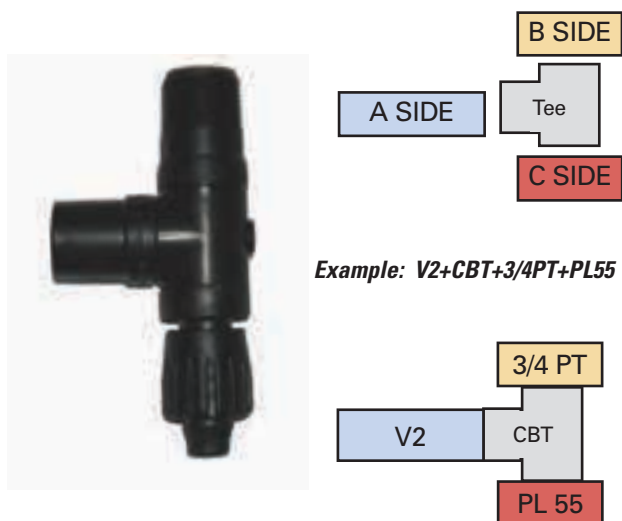

Tees

A SIDE	List	Tee	List	B SIDE	List	C SIDE	List
1/2 PT	$0.72	CBT	$0.59	1/2 PT	$0.72	1/2 PT	$0.72
3/4 PT	$0.76	CBT		3/4 PT	$0.76	3/4 PT	$0.76
3/4 HT	$0.49	CBT		3/4 HT	$0.49	3/4 HT	$0.49
3/4 FHS WW	$1.75	CBT		3/4 FHS WW	$1.75	3/4 FHS WW	$1.75
3/4 FHS WS	$2.07	CBT		3/4 FHS WS	$2.07	3/4 FHS WS	$2.07
3/4 FPS WW	$2.28	CBT		3/4 FPS WW	$2.28	3/4 FPS WW	$2.28
V2	$0.80	CBT		V2	$0.80	V2	$0.80
SSP	$3.75	CBT		SSP	$3.75	SSP	$3.75
SSP1	$3.83	CBT		SSP1	$3.83	SSP1	$3.83
PL 50	$1.02	CBT		PL 50	$1.02	PL 50	$1.02
PL 55	$1.22	CBT		PL 55	$1.22	PL 55	$1.22
PL 60	$1.02	CBT		PL 60	$1.02	PL 60	$1.02
PL 70	$1.20	CBT		PL 70	$1.20	PL 70	$1.20
06 LS	$1.75	CBT		06 LS	$1.75	06 LS	$1.75
09 LS	$2.07	CBT		09 LS	$2.07	09 LS	$2.07

Tees w/ Ball Valve