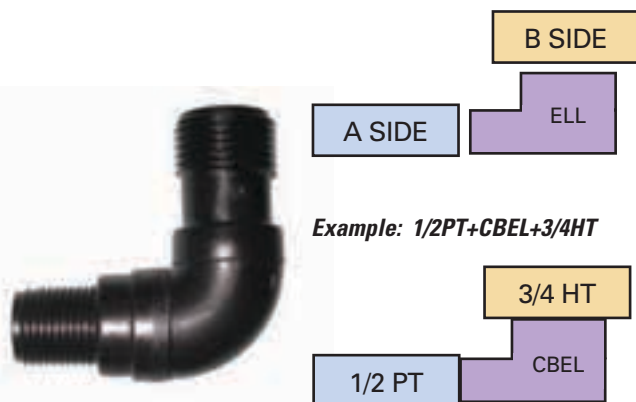

Ells

A SIDE	List	EI	List	B SIDE	List
1/2 PT	$0.72	CBEL	$0.56	1/2 PT	$0.72
3/4 PT	$0.76	CBEL		3/4 PT	$0.76
3/4 HT	$0.49	CBEL		3/4 HT	$0.49
3/4 FHS WW	$1.75	CBEL		3/4 FHS WW	$1.75
3/4 FHS WS	$2.07	CBEL		3/4 FHS WS	$2.07
3/4 FPS WW	$2.28	CBEL		3/4 FPS WW	$2.28
V2	$0.80	CBEL		V2	$0.80
SSP	$3.75	CBEL		SSP	$3.75
SSP1	$3.83	CBEL		SSP1	$3.83
PL 50	$1.02	CBEL		PL 50	$1.02
PL 55	$1.22	CBEL		PL 55	$1.22
PL 60	$1.02	CBEL		PL 60	$1.02
PL 70	$1.20	CBEL		PL 70	$1.20
06 LS	$1.75	CBEL		06 LS	$1.75
09 LS	$2.07	CBEL		09 LS	$2.07